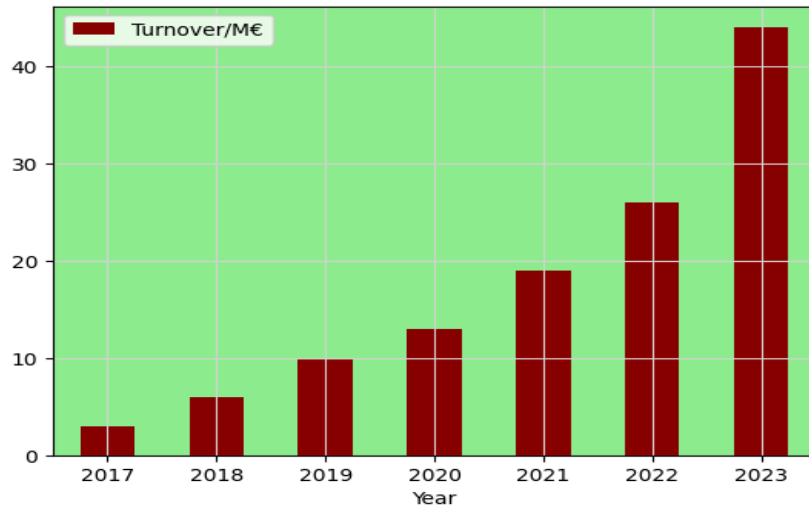

Season Catalog 2023 - 2024

MEDFRUITS IMPORT S.A.S.

www.medfruits.fr

*We are involved in Import - Export of
certified goods*

Since 2017 we maintain constant growth. We deliver fruits and vegetables from specific production sites in Spain, Portugal and the Agadir area in Morocco. Our french logistic platform is fully capable to comply with requirements of the leaders of European distribution. We're ideally located at the heart of the MIN Saint Charles in Perpignan. Although the merchandise is already certified GGAP/BRC at the production stage, and besides the valid IFS Broker certification, our company complies also to the Saint Charles International Quality Chart in order to maintain all quality standards.

MEDFRUITS IMPORT S.A.S. : Turnover 2017 - 2023

Medfruits Import specializes mainly in Moroccan tomatoes, peppers and zucchinis, but distributes also Portuguese and Spanish citrus fruits. Our exclusive brands: **IFRIAN** and **KAPRICES**, are appreciated by customers. Other products are also distributed: pepper, bean, melon and watermelon. Between June and September each year, we distribute in turn the Spanish stone fruits from production areas from South to North, to cover the full season.

During our existence we have been able to forge links of collaboration on the continent. We have business partners companies in Austria, Germany, Hungary, Italy, Netherlands, Poland, Czech Republic, Slovakia and Switzerland.

The European market is our priority.

We stay committed

Farid Phone : +33 601 36 80 27

Mail : farid@medfruits.fr

Mickaël Phone : +33 647 47 12 48

Mail : mickael@medfruits.fr

David Phone : +33 645 80 01 89

Mail : david@medfruits.fr

Paul Phone : +33 784 26 22 85

Mail : paul.masny@medfruits.fr